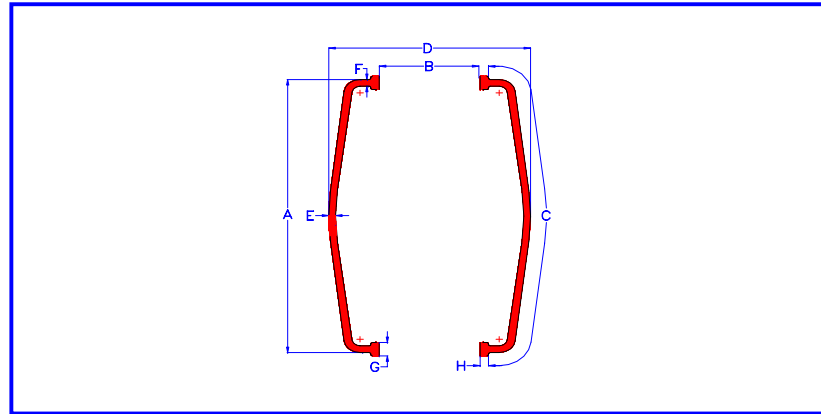

## QUALITY INJECTION MOLDED BLADDERS

Ref Tire	Bladder Order Number			Overall	Foot	Effective	Bladder	Center	Neck	Foot	Foot	Net	Bladder
		mm	inch	Height A	I.D. B	Periphery C	O.D. D	Gauge E	Gauge F	Height G	Width H	Bladder Weight	Surface Pattern
9"	09B241401 C195	mm	368.3	139.7	400.6	241.3	7.1	9.7	22.4	13.2	2.50 kg	B-1	
		inch	14.50	5.50	15.77	9.50	.280	.380	.88	.56	5.5 lbs		
	09B290510 C615	mm	474.0	157.6	509.9	290.0	7.6	7.6	16.6	10.2	3.46 kg		
		inch	18.66	6.20	20.08	11.42	.300	.300	.65	.40	7.6 lbs		
	09B311602 C190	mm	554.2	157.2	601.5	311.2	9.7	8.4	24.0	12.7	5.35 kg		
		inch	21.82	6.19	23.68	12.25	.380	.331	.95	.50	11.8 lbs		
10"	10B310322 C559	mm	269.0	166.0	321.8	310.0	6.0	9.0	20.0	13.0	2.15 kg	B-1	
		inch	10.59	6.54	12.67	12.21	.236	.355	.79	.51	4.7 lbs		
	10B273337 C343	mm	300.7	166.6	336.8	273.1	6.4	7.1	23.9	12.7	2.19 kg		
		inch	11.84	6.56	13.26	10.75	.250	.280	.94	.50	4.8 lbs		
	10B273425 C110	mm	389.6	166.6	425.1	273.1	6.4	7.1	23.9	12.7	2.76 kg		
		inch	15.34	6.56	16.74	10.75	.250	.280	.94	.50	6.1 lbs		
	10B318517 C4374	mm	477.8	165.1	516.6	317.5	6.4	9.5	23.8	12.6	3.62 kg		
		inch	18.81	6.50	20.34	12.50	.250	.374	.94	.49	8.0 lbs		
11"	11B356425 C161	mm	371.6	188.9	425.4	355.6	7.1	9.7	19.1	12.7	3.60 kg	B-1	
		inch	14.63	7.44	16.75	14.00	.280	.380	.75	.50	7.9 lbs		