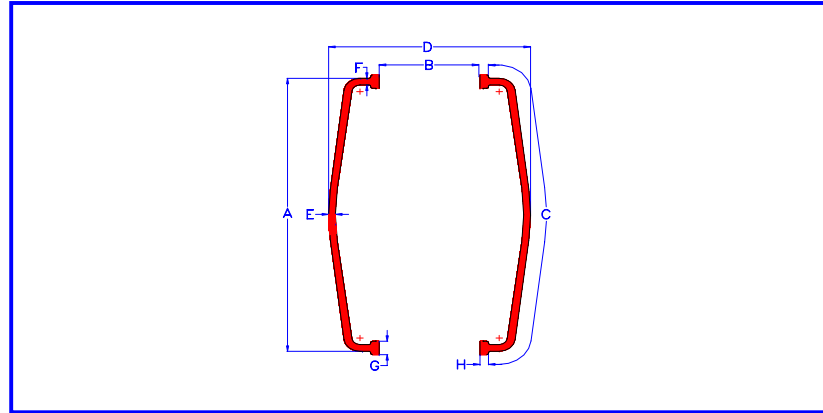

B.O.M. Type Bladder Specifications

APRIL 2007

QUALITY INJECTION MOLDED BLADDERS

Ref
Tire

Bladder
Order Number

			Overall Height A	Foot I.D. B	Effective Periphery C	Bladder O.D. D	Center Gauge E	Neck Gauge F	Foot Height G	Foot Width H	Net Bladder Weight	Bladder Surface Pattern
13"	13B327352 C130	mm	307.6	219.2	352.0	327.2	9.2	9.1	21.6	12.7	3.64 kg	B-1
		inch	12.11	8.63	13.85	12.88	.360	.360	.85	.50	8.0 lbs	
	13B330359 C9390	mm	328.0	218.4	358.7	330.2	8.4	9.7	22.1	12.7	3.70 kg	B-1
		inch	12.91	8.60	14.12	13.00	.330	.280	.38	.50	8.1 lbs	
	13B349387 C9012	mm	349.8	223.5	387.3	349.3	6.4	9.7	20.8	12.7	3.67 kg	B-1
		inch	13.77	8.80	15.25	13.75	.250	.380	.82	.50	8.1 lbs	
	13B387410 C9391	mm	353.8	218.4	410.2	387.4	8.4	9.7	20.8	12.7	4.47 kg	B-1
		inch	13.93	8.60	16.15	15.25	.330	.380	.82	.50	9.8 lbs	
13B295415 C2767	mm	387.3	215.9	415.4	295.3	6.4	11.9	25.4	12.7	3.10 kg	B-1	
	inch	15.25	8.50	16.35	11.63	.250	.469	1.00	.50	6.8 lbs		
13B353437 C327	mm	395.5	219.0	436.7	352.6	7.1	7.1	22.1	12.7	3.75 kg	B-1	
	inch	15.57	8.62	17.19	13.88	.280	.280	.87	.50	8.3 lbs		
13B387476 C9135	mm	428.1	219.2	476.3	387.4	8.6	9.5	20.8	12.7	5.28 kg	B-1	
	inch	16.86	8.63	18.75	15.25	.340	.375	.82	.50	11.6 lbs		
13B381666 C4319	mm	627.9	215.9	666.3	381.0	6.4	11.9	25.4	12.5	5.30 kg	B-1	
	inch	24.72	8.50	26.23	15.00	.250	.469	1.00	.47	11.7 lbs		
14"	14B374463 C480	mm	430.8	251.0	467.7	374.1	6.4	8.4	22.4	12.7	4.44 kg	B-1
		inch	16.96	9.88	18.22	14.73	.250	.330	.88	.50	9.8 lbs	
	14B406502 C9131	mm	461.2	248.9	501.7	406.4	8.6	9.5	20.8	12.7	5.94 kg	B-1
		inch	18.16	9.80	19.75	16.00	.340	.375	.82	.50	13.1 lbs	